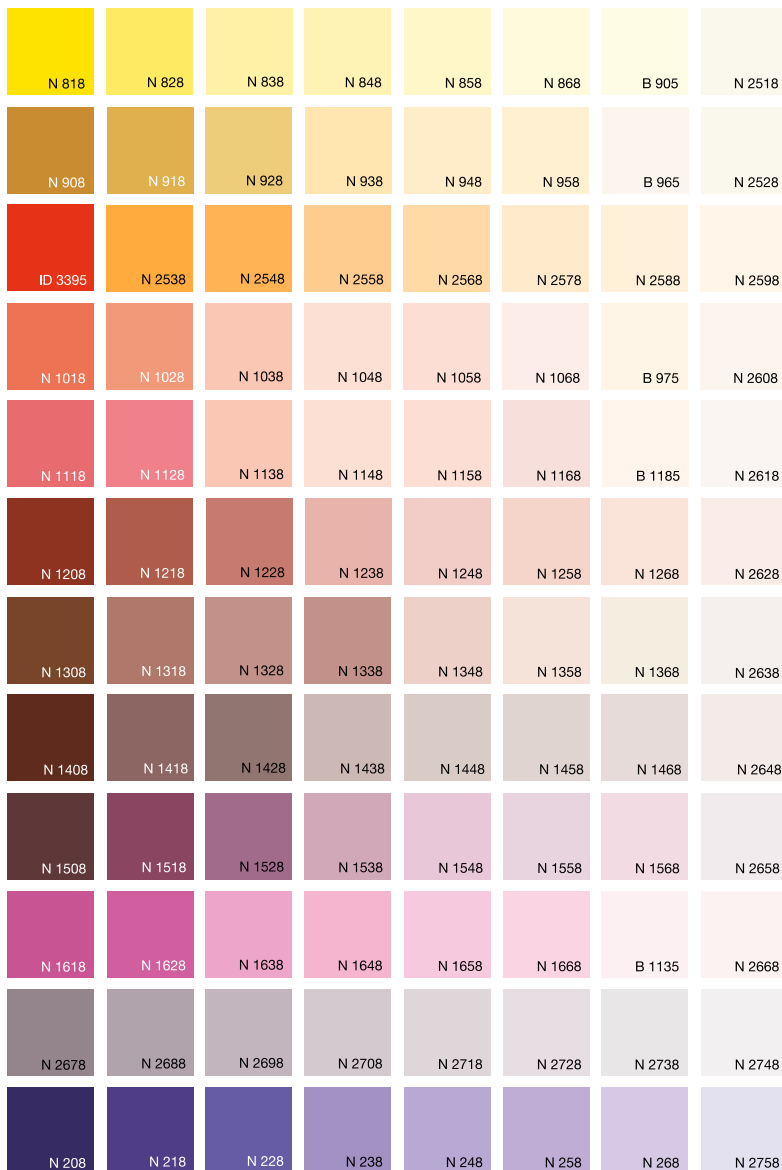

OVER 3,000 COLOURS THAT MAKE SUPERCOLOR EVEN MORE SUPER.

How could we make SuperColor even more super? By making you choose between **over 3,000 ready-made colours** from the Oikos collection and from the RAL and NCS system.

Here you can see a small fraction of them. Because an eco-friendly wall paint like SuperColor deserves to be chosen in **your favourite nuance**.

The colours shown are the result of a printing process, therefore before applying to the wall, make sure you try out on a small area, to check the true colour tone.